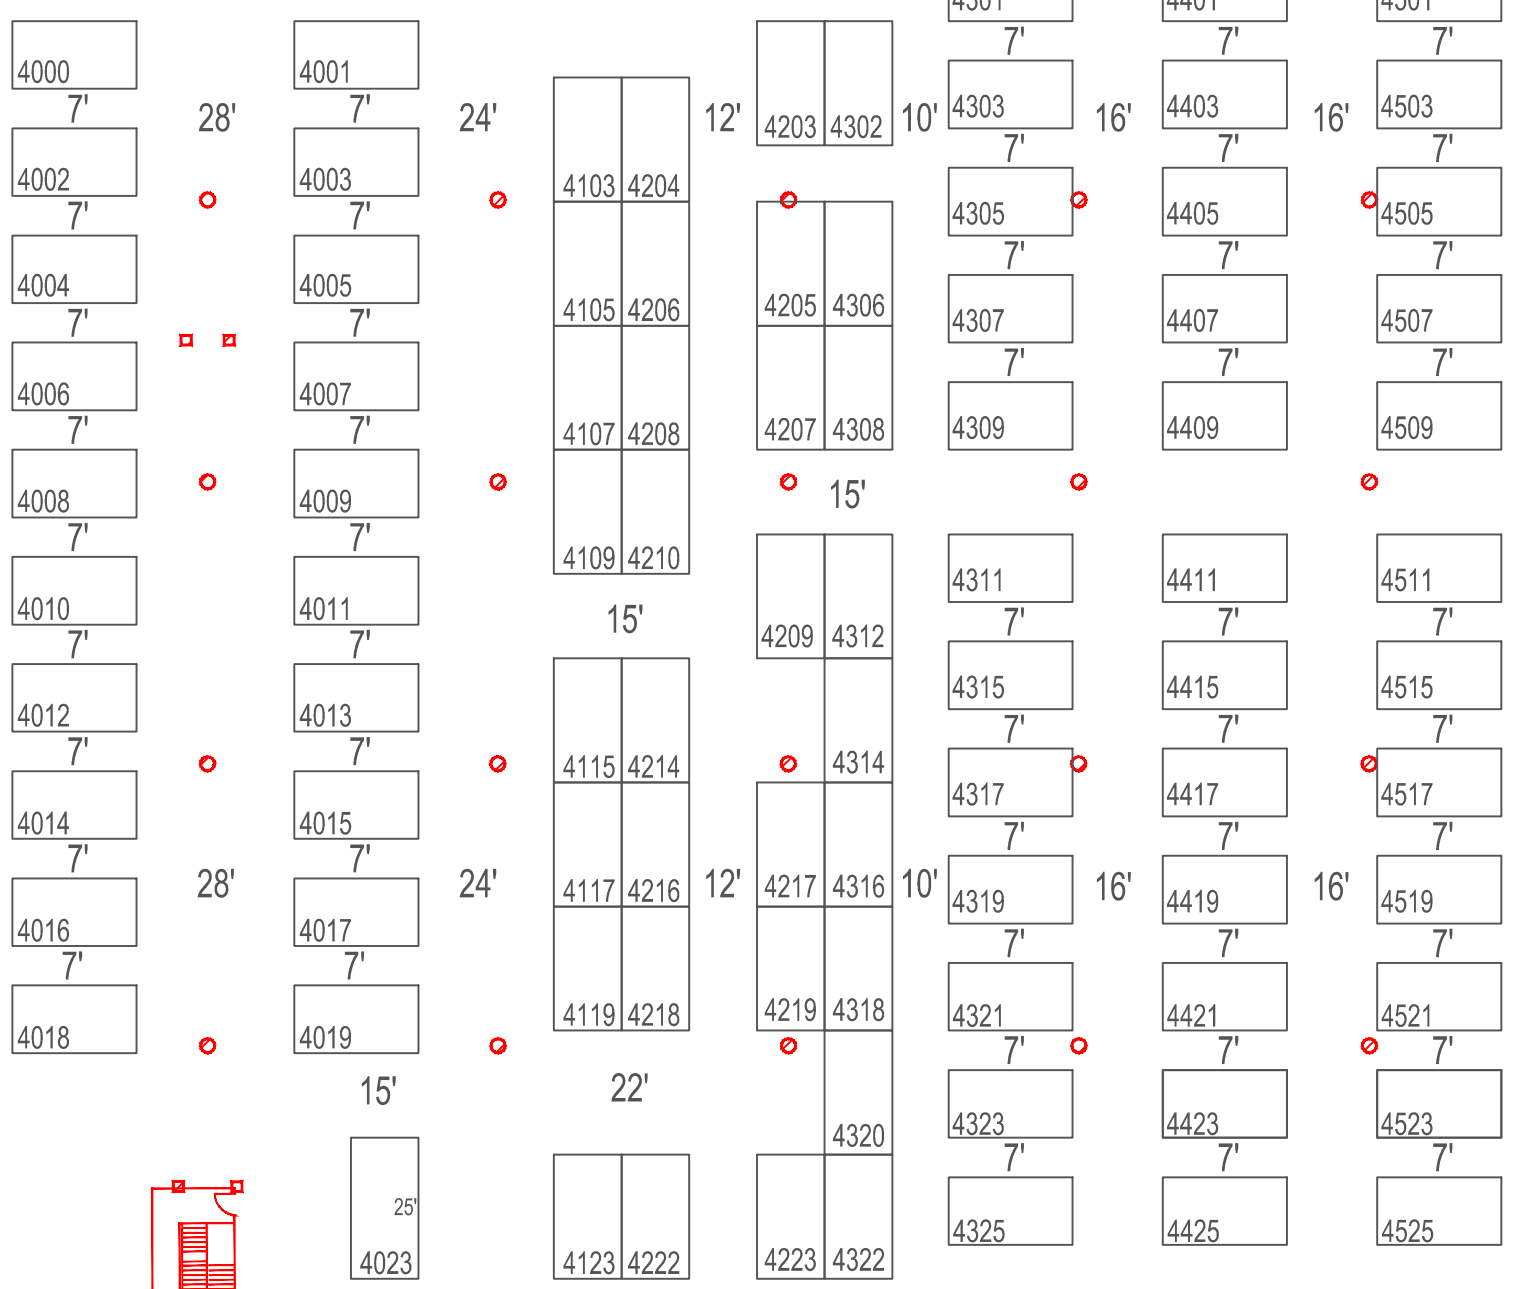

LIST
FS003

4102

4106

4601 4602 4603 4604 4605

20'

BAR

DRIVE-IN DOOR

TRUCK DOCKS