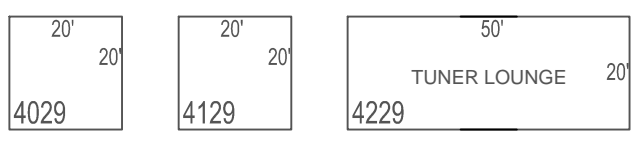

LIST
FS003

4102

4106

4601 4602 4603 4604 4605

20'

BAR

DRIVE-IN DOOR

TRUCK DOCKS